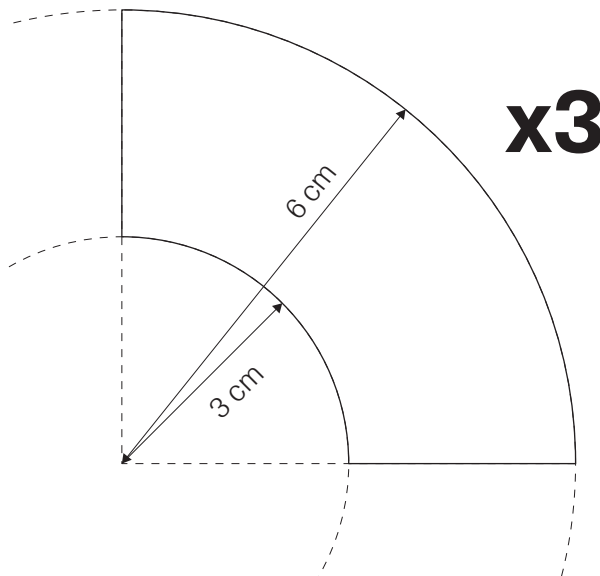

FABRIANO

MAGIC SPACE