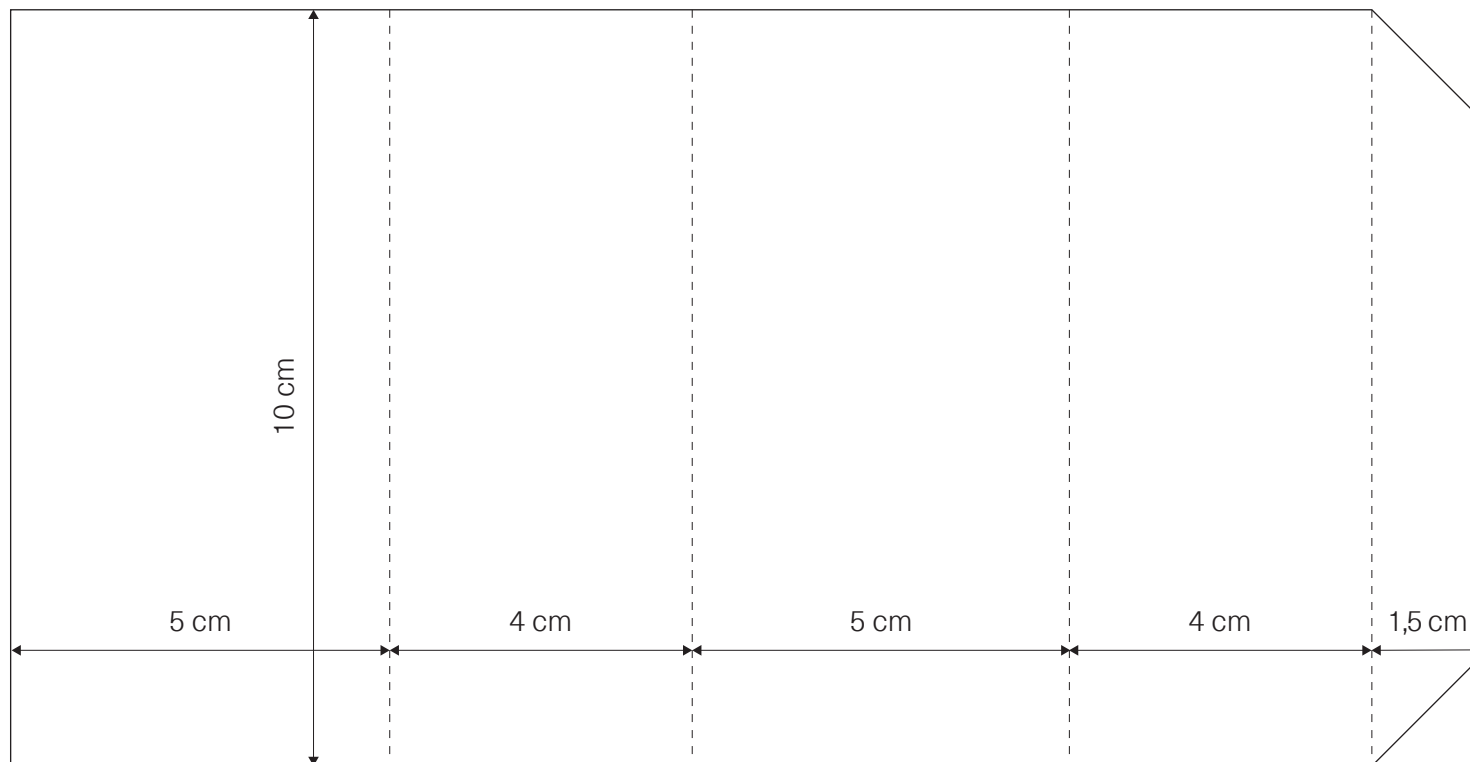

FABRIANO

MAGIC SPACE