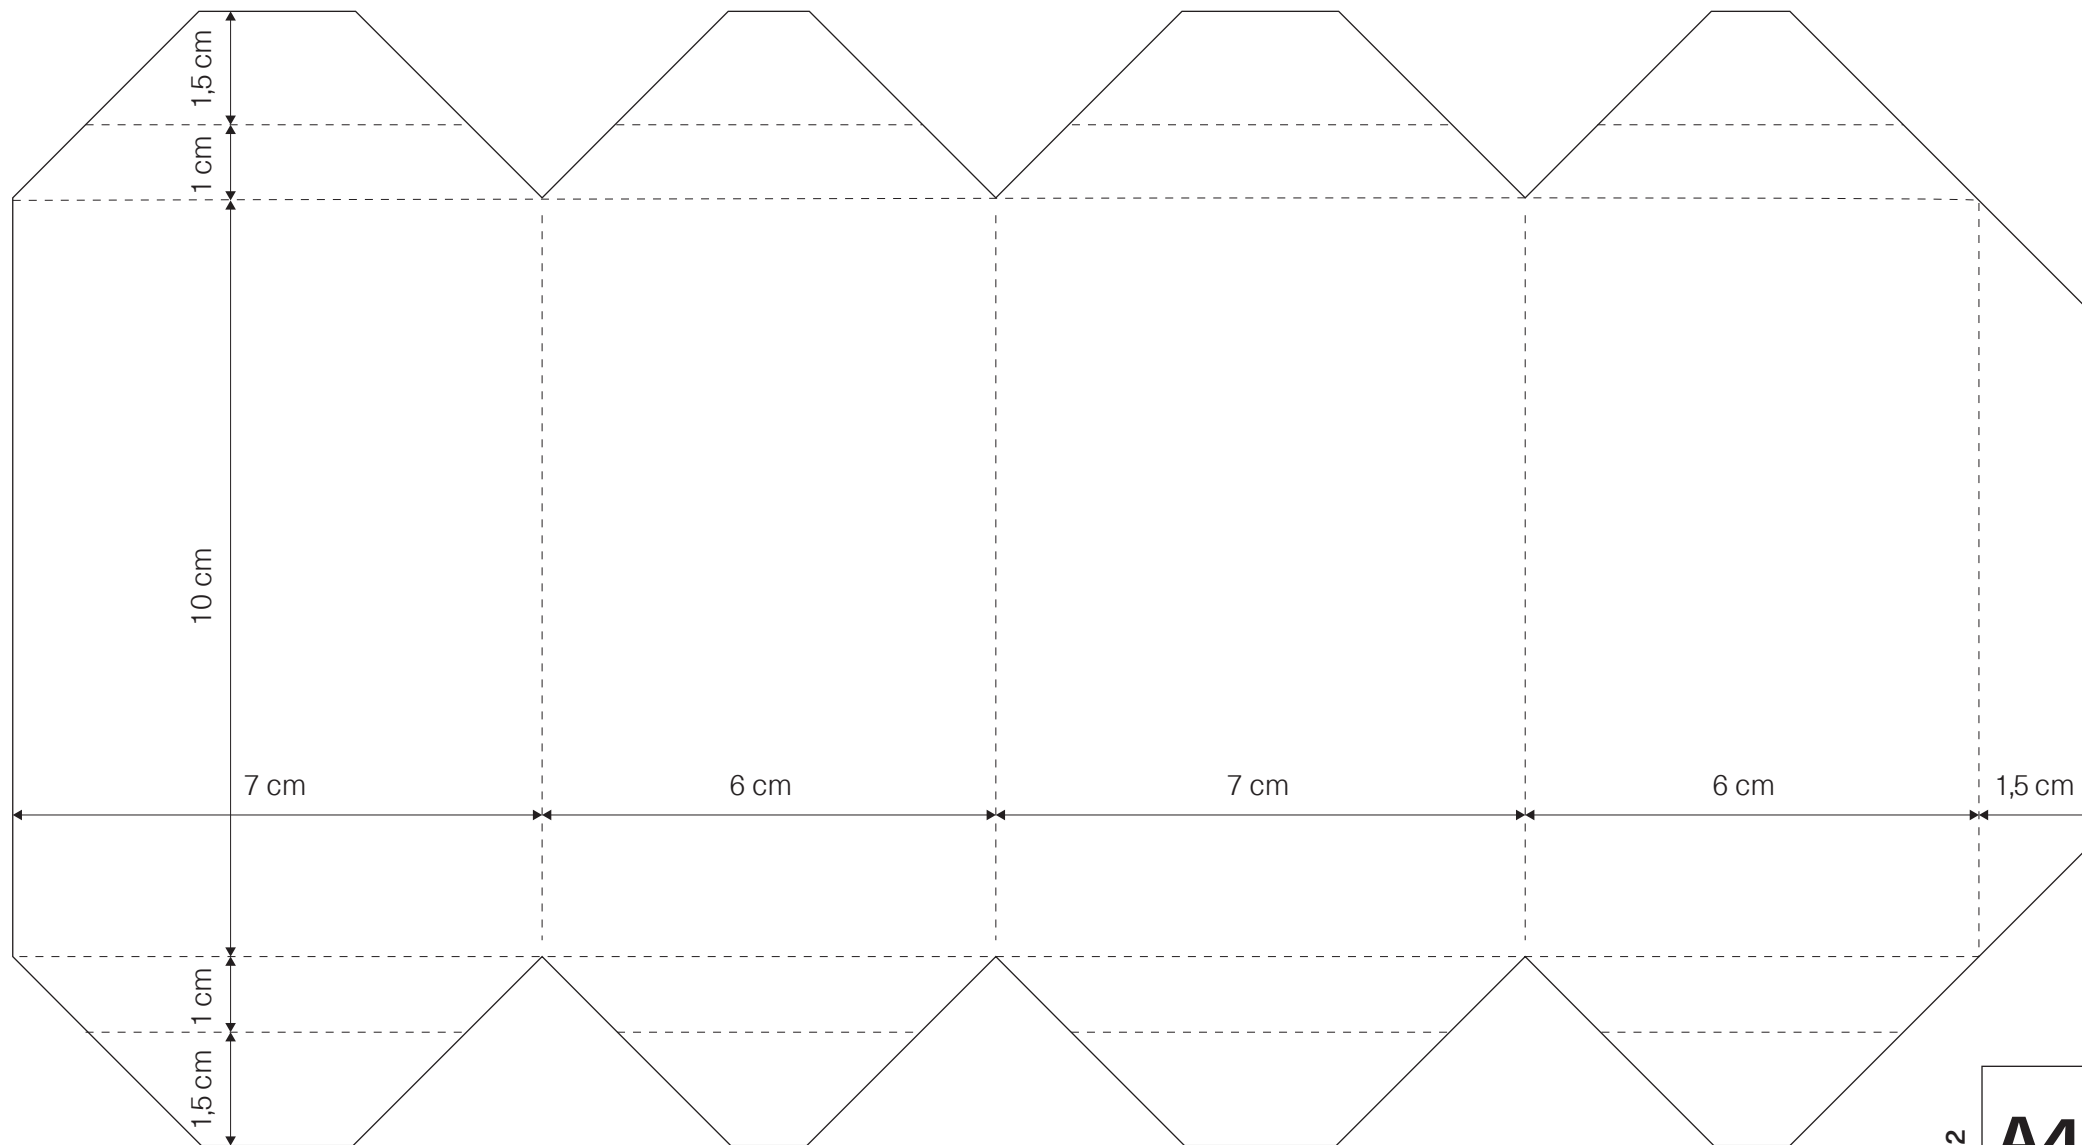

FABRIANO

MAGIC SPACE